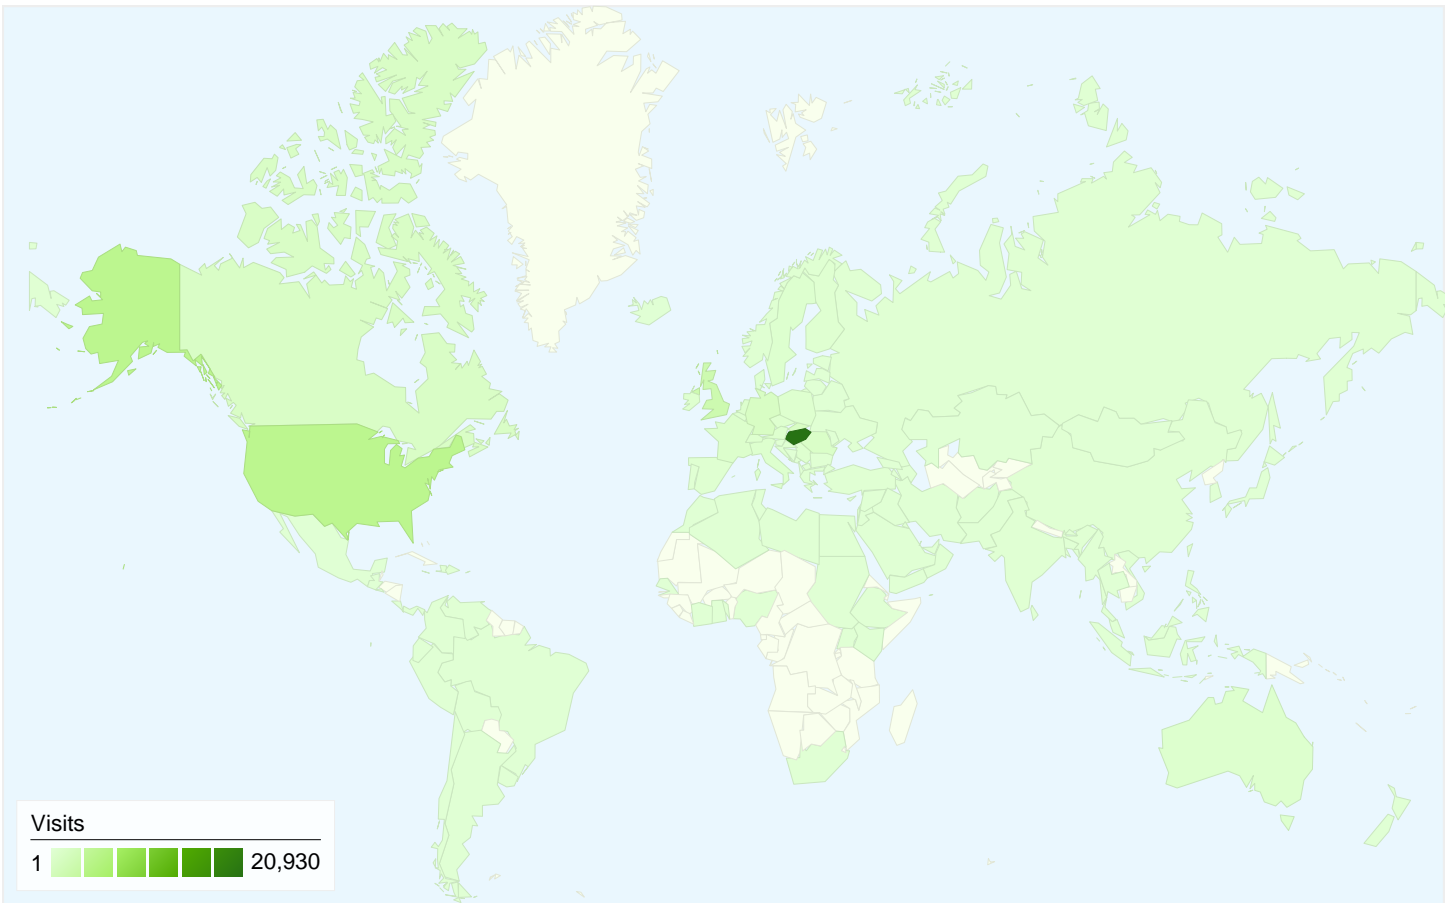

- **Search Engines**  
17,379.00 (44.68%)
- **Referring Sites**  
11,370.00 (29.23%)
- **Direct Traffic**  
10,146.00 (26.08%)
- **Other**  
4 (0.01%)

**Map Overlay**

**Visitors Overview**

**Visitors**  
**23,118**

## All traffic sources sent a total of 38,899 visits

-  26.08% Direct Traffic
-  29.23% Referring Sites
-  44.68% Search Engines

- Search Engines  
17,379.00 (44.68%)
- Referring Sites  
11,370.00 (29.23%)
- Direct Traffic  
10,146.00 (26.08%)
- Other  
4 (0.01%)

## 23,118 people visited this site

38,899 Visits

23,118 Absolute Unique Visitors

102,110 Pageviews

2.63 Average Pageviews

00:02:14 Time on Site

62.22% Bounce Rate

51.89% New Visits

**38,899 visits came from 126 countries/territories**

Site Usage						
Visits	Pages/Visit	Avg. Time on Site	% New Visits	Bounce Rate		
<b>38,899</b> % of Site Total: 100.00%	<b>2.63</b> Site Avg: 2.63 (0.00%)	<b>00:02:14</b> Site Avg: 00:02:14 (0.00%)	<b>52.12%</b> Site Avg: 51.89% (0.44%)	<b>62.22%</b> Site Avg: 62.22% (0.00%)		
Country/Territory	Visits	Pages/Visit	Avg. Time on Site	% New Visits	Bounce Rate	
Hungary	<b>20,930</b>	2.85	00:02:29	41.15%	58.23%	
United States	<b>4,312</b>	2.25	00:02:02	56.75%	68.09%	
United Kingdom	<b>2,264</b>	2.85	00:02:23	57.33%	59.76%	
Slovakia	<b>1,040</b>	1.75	00:00:59	83.85%	68.46%	
Germany	<b>990</b>	2.44	00:01:49	74.55%	68.08%	
Canada	<b>893</b>	2.56	00:02:22	47.82%	64.05%	
Romania	<b>776</b>	1.95	00:01:32	83.89%	72.16%	
France	<b>515</b>	2.73	00:02:17	59.22%	63.88%	
Netherlands	<b>475</b>	2.36	00:02:02	59.58%	67.16%	