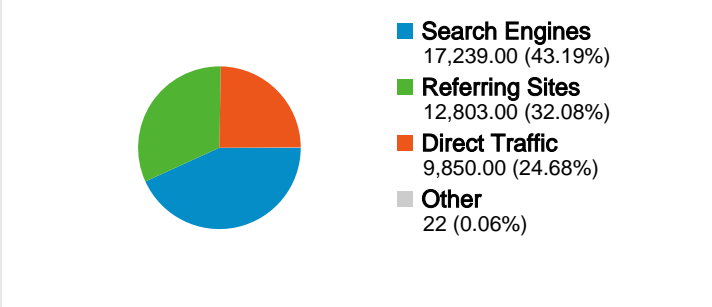

Traffic Sources Overview

Content Overview

Pages	Pageviews	% Pageviews
/	23,194	20.57%
/nc/news/	2,105	1.87%
/nc/marketplace/startpage/	1,003	0.89%
/nc/events/	760	0.67%
/nc/directories/	697	0.62%