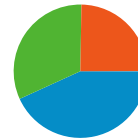

- **Search Engines**
  17,239.00 (43.19%)
- **Referring Sites**
  12,803.00 (32.08%)
- **Direct Traffic**
  9,850.00 (24.68%)
- **Other**
  22 (0.06%)

Top Traffic Sources

Sources	Visits	% visits	Keywords	Visits	% visits
google (organic)	15,687	39.30%	caboodle.hu	717	4.16%
(direct) ((none))	9,850	24.68%	caboodle	387	2.24%
pesticide.hu (referral)	3,446	8.63%	bkv strike	262	1.52%
chew.hu (referral)	3,117	7.81%	gömb állatorvos	196	1.14%
politics.hu (referral)	739	1.85%	horvát étterem 1065 budapest	173	1.00%