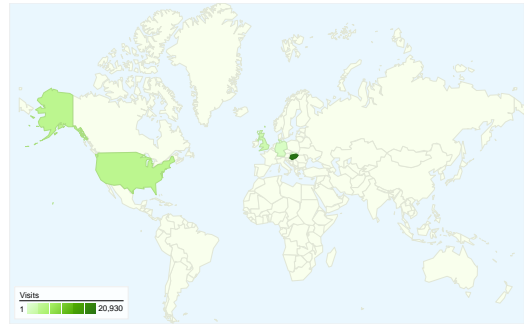

**Site Usage**

**38,899** Visits

**62.22%** Bounce Rate

**102,110** Pageviews

**00:02:14** Avg. Time on Site

**2.63** Pages/Visit

**51.89%** % New Visits

**Traffic Sources Overview**

- **Search Engines**  
17,379.00 (44.68%)
- **Referring Sites**  
11,370.00 (29.23%)
- **Direct Traffic**  
10,146.00 (26.08%)
- **Other**  
4 (0.01%)

**Map Overlay**

**Visitors Overview**

**Visitors**  
**23,118**

## All traffic sources sent a total of 38,899 visits

-  26.08% Direct Traffic
-  29.23% Referring Sites
-  44.68% Search Engines

- Search Engines  
17,379.00 (44.68%)
- Referring Sites  
11,370.00 (29.23%)
- Direct Traffic  
10,146.00 (26.08%)
- Other  
4 (0.01%)

**38,899 visits came from 126 countries/territories**

Site Usage						
Visits	Pages/Visit	Avg. Time on Site	% New Visits	Bounce Rate		
<b>38,899</b> % of Site Total: 100.00%	<b>2.63</b> Site Avg: 2.63 (0.00%)	<b>00:02:14</b> Site Avg: 00:02:14 (0.00%)	<b>52.12%</b> Site Avg: 51.89% (0.44%)	<b>62.22%</b> Site Avg: 62.22% (0.00%)		
Country/Territory	Visits	Pages/Visit	Avg. Time on Site	% New Visits	Bounce Rate	
Hungary	<b>20,930</b>	2.85	00:02:29	41.15%	58.23%	
United States	<b>4,312</b>	2.25	00:02:02	56.75%	68.09%	
United Kingdom	<b>2,264</b>	2.85	00:02:23	57.33%	59.76%	
Slovakia	<b>1,040</b>	1.75	00:00:59	83.85%	68.46%	
Germany	<b>990</b>	2.44	00:01:49	74.55%	68.08%	
Canada	<b>893</b>	2.56	00:02:22	47.82%	64.05%	
Romania	<b>776</b>	1.95	00:01:32	83.89%	72.16%	
France	<b>515</b>	2.73	00:02:17	59.22%	63.88%	
Netherlands	<b>475</b>	2.36	00:02:02	59.58%	67.16%	