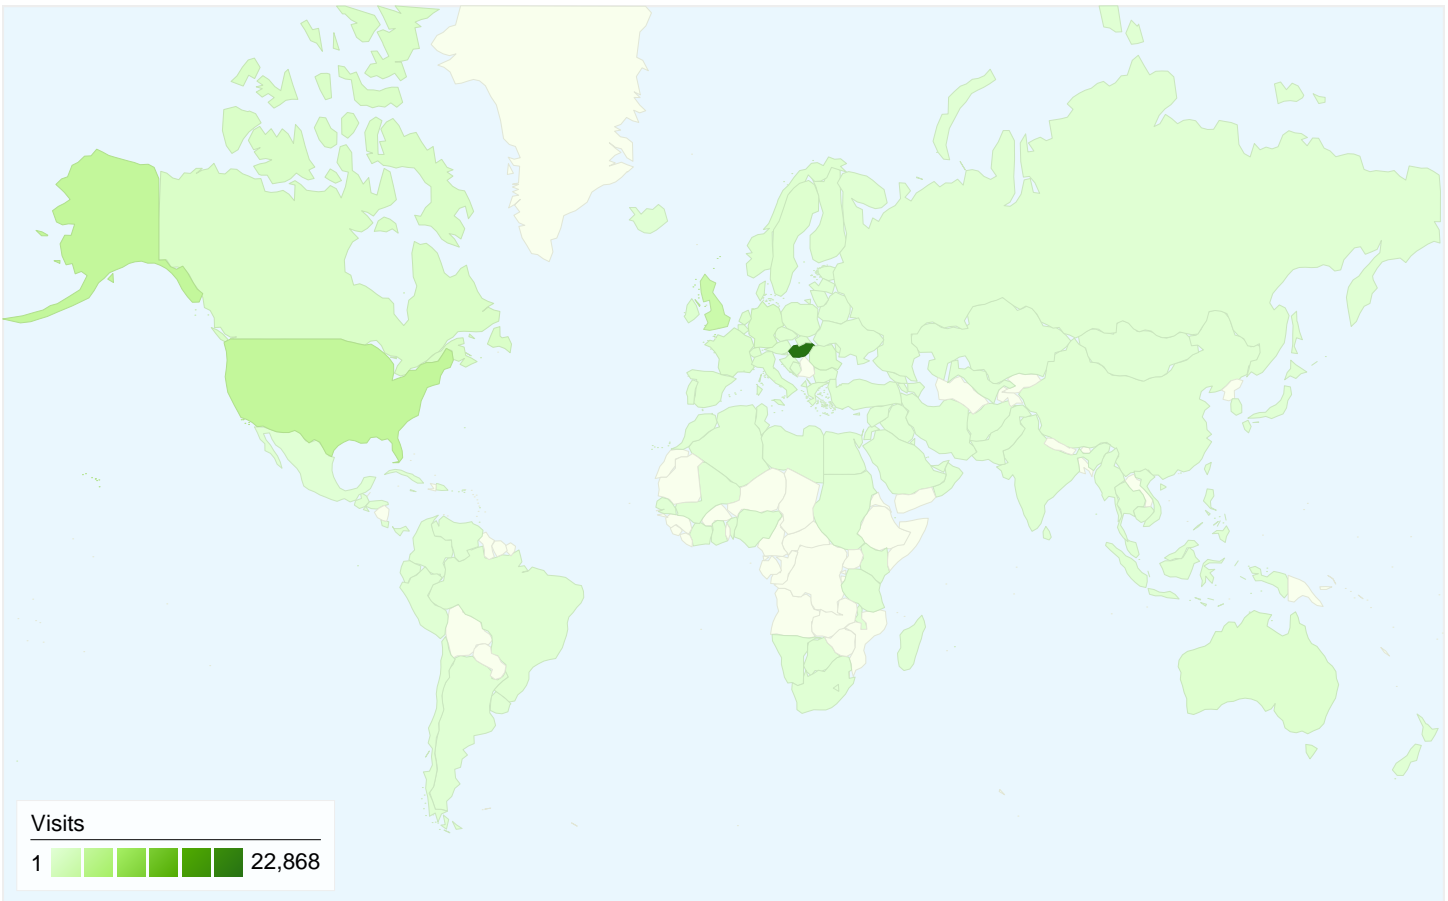

## 22,135 people visited this site

39,914 Visits

22,135 Absolute Unique Visitors

112,768 Pageviews

2.83 Average Pageviews

00:02:31 Time on Site

61.23% Bounce Rate

47.45% New Visits

## All traffic sources sent a total of 39,914 visits

-  **24.68%** Direct Traffic
-  **32.08%** Referring Sites
-  **43.19%** Search Engines

- **Search Engines**  
17,239.00 (43.19%)
- **Referring Sites**  
12,803.00 (32.08%)
- **Direct Traffic**  
9,850.00 (24.68%)
- **Other**  
22 (0.06%)

## Top Traffic Sources

Sources	Visits	% visits	Keywords	Visits	% visits
google (organic)	15,687	39.30%	caboodle.hu	717	4.16%
(direct) ((none))	9,850	24.68%	caboodle	387	2.24%
pesticide.hu (referral)	3,446	8.63%	bkv strike	262	1.52%
chew.hu (referral)	3,117	7.81%	gömb állatorvos	196	1.14%
politics.hu (referral)	739	1.85%	horvát étterem 1065 budapest	173	1.00%

**39,914 visits came from 131 countries/territories**

Site Usage

Country/Territory	Visits	Pages/Visit	Avg. Time on Site	% New Visits	Bounce Rate
<b>Visits</b> <b>39,914</b> % of Site Total: 100.00%	<b>Pages/Visit</b> <b>2.83</b> Site Avg: 2.83 (0.00%)	<b>Avg. Time on Site</b> <b>00:02:31</b> Site Avg: 00:02:31 (0.00%)	<b>% New Visits</b> <b>47.62%</b> Site Avg: 47.45% (0.35%)	<b>Bounce Rate</b> <b>61.23%</b> Site Avg: 61.23% (0.00%)	
Hungary	22,868	2.95	00:02:42	37.03%	59.00%
United States	3,875	2.30	00:01:46	60.83%	65.47%
United Kingdom	2,804	3.13	00:02:35	52.14%	57.42%
Germany	836	3.19	00:02:44	69.86%	64.23%
Canada	831	2.73	00:02:41	47.65%	61.13%
France	574	3.01	00:02:29	59.06%	61.15%
Romania	555	2.17	00:01:21	84.50%	73.87%
Netherlands	525	3.45	00:02:21	53.90%	61.14%
Switzerland	451	2.96	00:01:55	52.33%	57.87%