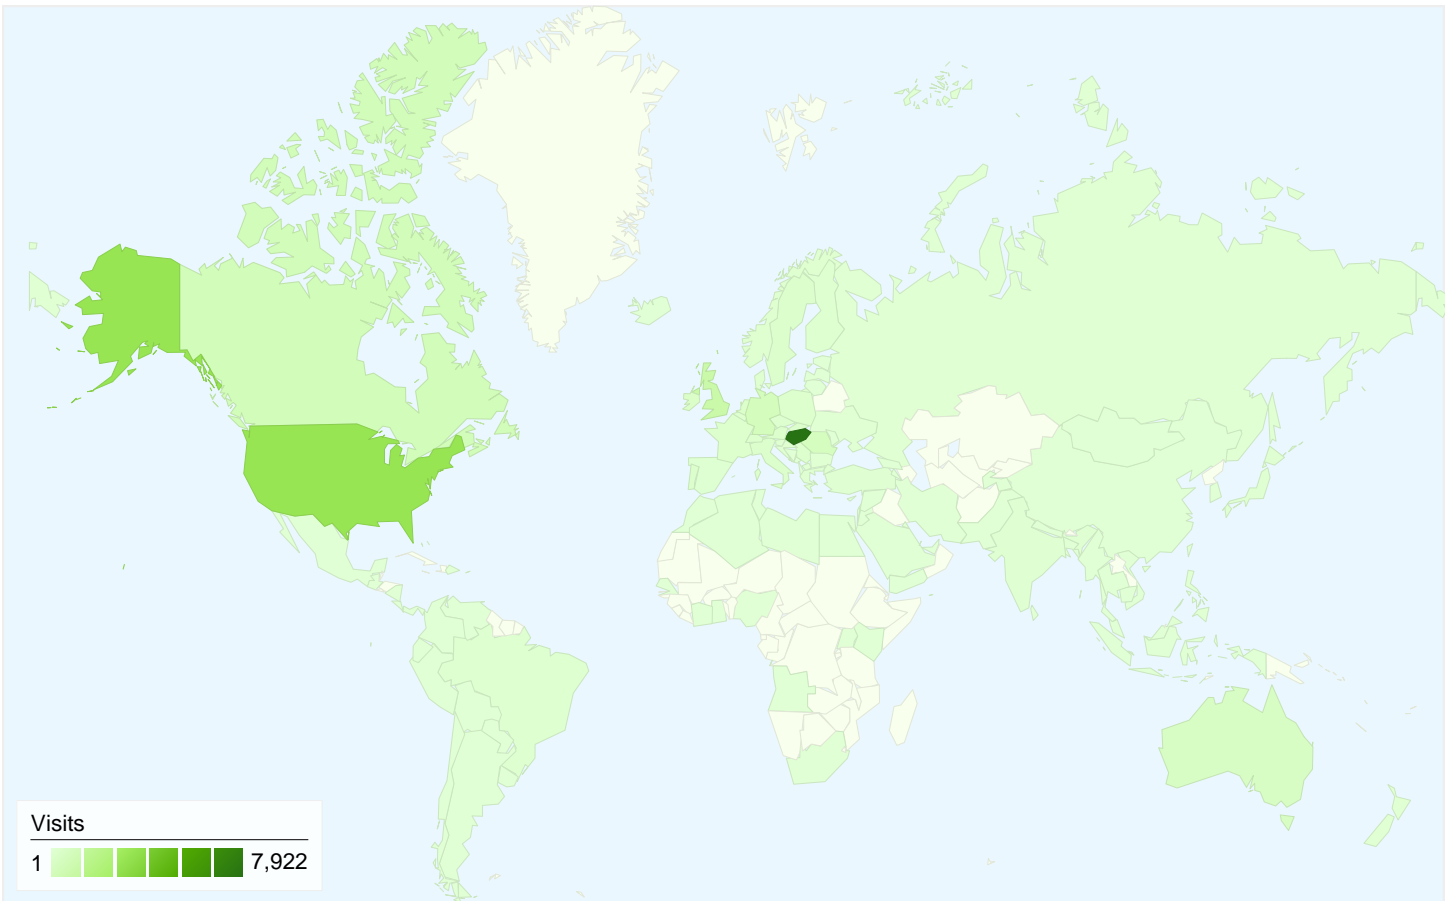

13,479 people visited this site

17,984 Visits

13,479 Absolute Unique Visitors

34,815 Pageviews

1.94 Average Pageviews

00:01:50 Time on Site

70.90% Bounce Rate

65.78% New Visits

All traffic sources sent a total of 17,984 visits

-  17.03% Direct Traffic
-  44.38% Referring Sites
-  38.60% Search Engines

- Referring Sites
7,981.00 (44.38%)
- Search Engines
6,941.00 (38.60%)
- Direct Traffic
3,062.00 (17.03%)

Top Traffic Sources

Sources	Visits	% visits	Keywords	Visits	% visits
google (organic)	5,796	32.23%	hungarian recipes	136	1.96%
(direct) ((none))	3,062	17.03%	chew.hu	131	1.89%
caboodle.hu (referral)	1,416	7.87%	costes babel	92	1.33%
google.com (referral)	865	4.81%	simon lászló head waiter	92	1.33%
pestiside.hu (referral)	815	4.53%	somloi galuska	54	0.78%

17,984 visits came from 120 countries/territories

Site Usage

Country/Territory	Visits	Pages/Visit	Avg. Time on Site	% New Visits	Bounce Rate
Visits 17,984 % of Site Total: 100.00%	Pages/Visit 1.94 Site Avg: 1.94 (0.00%)	Avg. Time on Site 00:01:50 Site Avg: 00:01:50 (0.00%)	% New Visits 66.00% Site Avg: 65.78% (0.34%)	Bounce Rate 70.90% Site Avg: 70.90% (0.00%)	
Hungary	7,922	1.90	00:01:50	53.45%	68.19%
United States	3,060	2.04	00:01:57	75.88%	71.70%
United Kingdom	997	2.20	00:01:58	71.21%	70.11%
Canada	633	2.94	00:03:00	71.88%	59.08%
Germany	570	1.66	00:01:10	69.30%	75.09%
Romania	495	1.38	00:00:35	91.72%	83.03%
Australia	377	2.81	00:03:24	69.76%	57.29%
Ireland	259	1.59	00:00:41	83.78%	82.63%
Netherlands	221	1.66	00:01:21	74.66%	71.49%