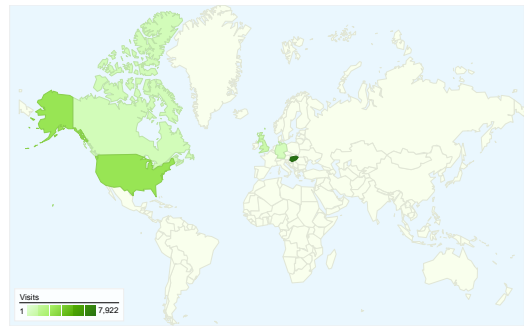

Map Overlay

Traffic Sources Overview

- **Referring Sites**
  7,981.00 (44.38%)
- **Search Engines**
  6,941.00 (38.60%)
- **Direct Traffic**
  3,062.00 (17.03%)

Content Overview

Pages	Pageviews	% Pageviews
/	5,195	14.92%
/recipes/	3,224	9.26%
/top33.html	1,630	4.68%
/love_of_meat_conquers_all_at	767	2.20%
/budget/	611	1.75%