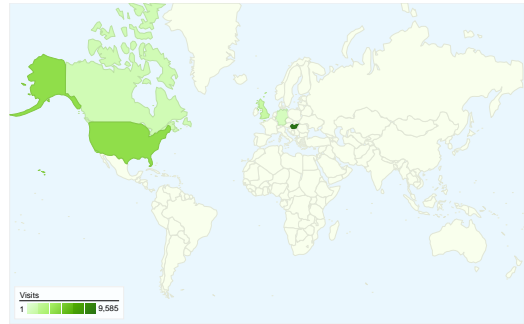

Site Usage

22,630 Visits

70.67% Bounce Rate

46,081 Pageviews

00:01:51 Avg. Time on Site

2.04 Pages/Visit

69.47% % New Visits

Visitors Overview

Visitors
17,441

Map Overlay

Traffic Sources Overview

- **Referring Sites**
 10,136.00 (44.79%)
- **Search Engines**
 9,294.00 (41.07%)
- **Direct Traffic**
 3,199.00 (14.14%)
- **Other**
 1 (> 0.00%)

Content Overview

All traffic sources sent a total of 22,630 visits

14.14% Direct Traffic

44.79% Referring Sites

41.07% Search Engines

- Referring Sites
10,136.00 (44.79%)
- Search Engines
9,294.00 (41.07%)
- Direct Traffic
3,199.00 (14.14%)
- Other
1 (> 0.00%)

22,630 visits came from 135 countries/territories

Site Usage

Country/Territory	Visits	Pages/Visit	Avg. Time on Site	% New Visits	Bounce Rate
Visits 22,630 % of Site Total: 100.00%	Pages/Visit 2.04 Site Avg: 2.04 (0.00%)	Avg. Time on Site 00:01:51 Site Avg: 00:01:51 (0.00%)	% New Visits 69.53% Site Avg: 69.47% (0.08%)	Bounce Rate 70.67% Site Avg: 70.67% (0.00%)	
Hungary	9,585	2.02	00:02:09	55.47%	67.21%
United States	4,022	2.21	00:01:42	78.92%	73.12%
United Kingdom	1,394	2.13	00:01:58	76.18%	68.94%
Canada	893	3.20	00:02:32	69.76%	64.95%
Germany	639	1.74	00:01:29	73.71%	75.90%
Romania	611	1.54	00:00:47	91.82%	77.09%
Ireland	340	1.65	00:01:16	78.82%	78.24%
Australia	318	2.66	00:02:38	78.30%	61.95%
Sweden	294	2.20	00:01:52	74.49%	68.03%