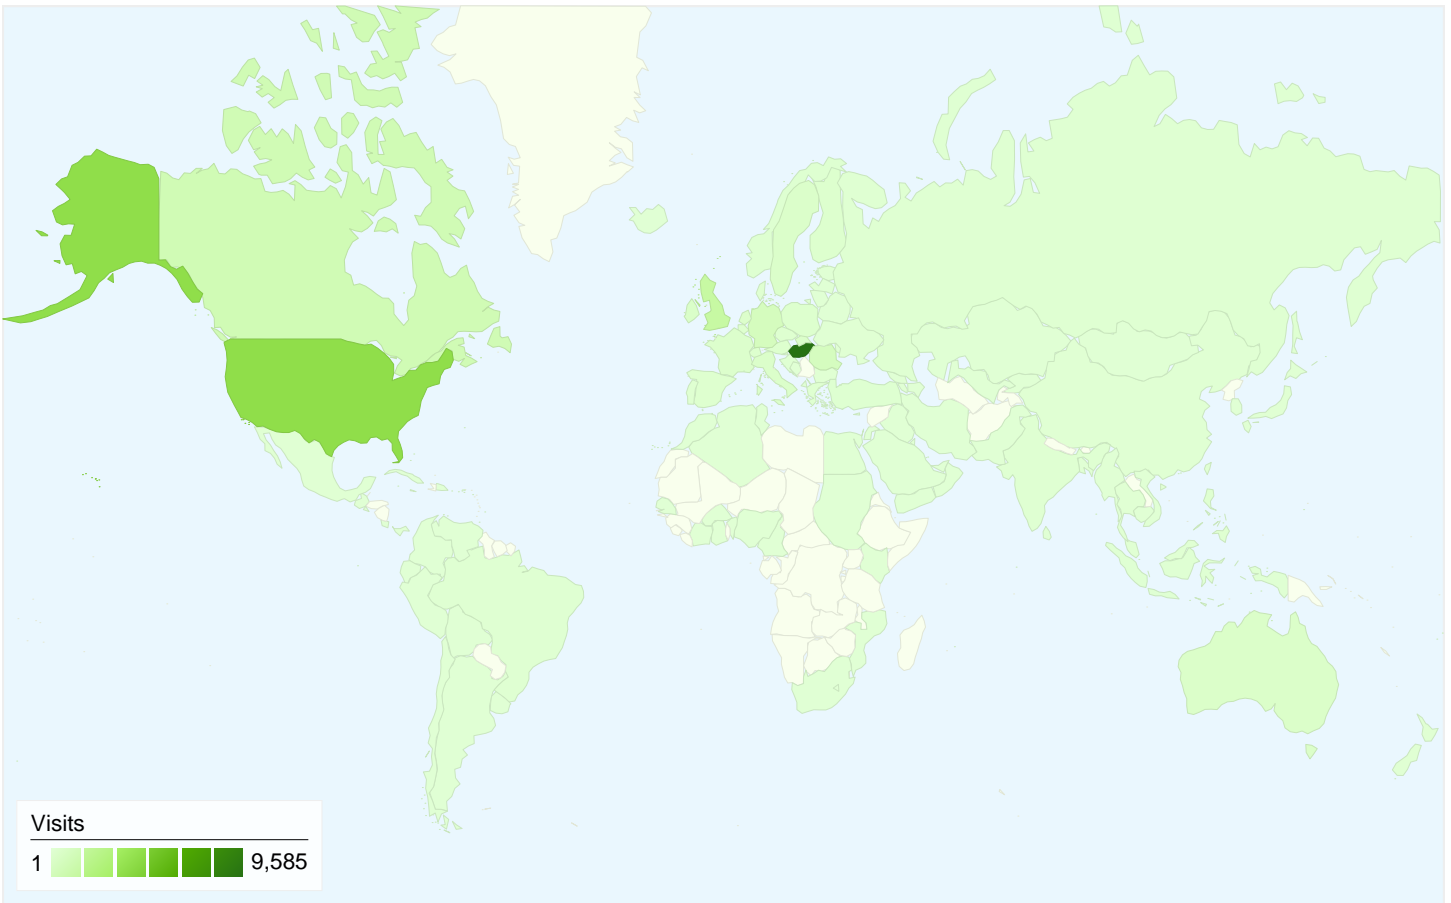

Visitors
17,441

Map Overlay

Traffic Sources Overview

- **Referring Sites**
 10,136.00 (44.79%)
- **Search Engines**
 9,294.00 (41.07%)
- **Direct Traffic**
 3,199.00 (14.14%)
- **Other**
 1 (> 0.00%)

Content Overview

All traffic sources sent a total of 22,630 visits

14.14% Direct Traffic

44.79% Referring Sites

41.07% Search Engines

- Referring Sites
10,136.00 (44.79%)
- Search Engines
9,294.00 (41.07%)
- Direct Traffic
3,199.00 (14.14%)
- Other
1 (> 0.00%)

Top Traffic Sources

Sources	Visits	% visits	Keywords	Visits	% visits
google (organic)	7,593	33.55%	hungarian recipes	220	2.37%
(direct) ((none))	3,199	14.14%	simon lászló sommelier	173	1.86%
caboodle.hu (referral)	1,040	4.60%	chew.hu	131	1.41%
images.google.com (referral)	1,029	4.55%	mode wine bar and restaurant	85	0.91%
bing (organic)	869	3.84%	sugar candy store budapest	73	0.79%

22,630 visits came from 135 countries/territories

Site Usage

Country/Territory	Visits	Pages/Visit	Avg. Time on Site	% New Visits	Bounce Rate
Visits 22,630 % of Site Total: 100.00%	Pages/Visit 2.04 Site Avg: 2.04 (0.00%)	Avg. Time on Site 00:01:51 Site Avg: 00:01:51 (0.00%)	% New Visits 69.53% Site Avg: 69.47% (0.08%)	Bounce Rate 70.67% Site Avg: 70.67% (0.00%)	
Hungary	9,585	2.02	00:02:09	55.47%	67.21%
United States	4,022	2.21	00:01:42	78.92%	73.12%
United Kingdom	1,394	2.13	00:01:58	76.18%	68.94%
Canada	893	3.20	00:02:32	69.76%	64.95%
Germany	639	1.74	00:01:29	73.71%	75.90%
Romania	611	1.54	00:00:47	91.82%	77.09%
Ireland	340	1.65	00:01:16	78.82%	78.24%
Australia	318	2.66	00:02:38	78.30%	61.95%
Sweden	294	2.20	00:01:52	74.49%	68.03%