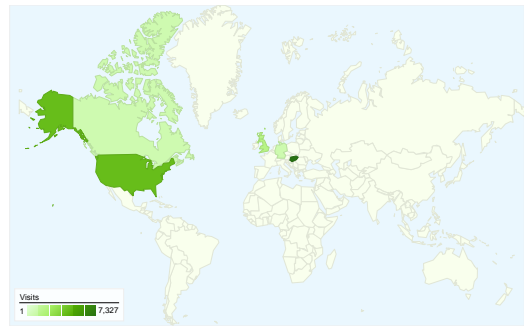

Site Usage

20,909 Visits

73.56% Bounce Rate

35,254 Pageviews

00:01:29 Avg. Time on Site

1.69 Pages/Visit

69.50% % New Visits

Visitors Overview

Visitors
16,104

Map Overlay

Traffic Sources Overview

- **Referring Sites**
8,972.00 (42.91%)
- **Search Engines**
7,547.00 (36.09%)
- **Direct Traffic**
4,388.00 (20.99%)
- **Other**
2 (0.01%)

Content Overview

All traffic sources sent a total of 20,909 visits

20.99% Direct Traffic

42.91% Referring Sites

36.09% Search Engines

- Referring Sites
8,972.00 (42.91%)
- Search Engines
7,547.00 (36.09%)
- Direct Traffic
4,388.00 (20.99%)
- Other
2 (0.01%)

20,909 visits came from 129 countries/territories

Site Usage

Country/Territory	Visits	Pages/Visit	Avg. Time on Site	% New Visits	Bounce Rate
Visits 20,909 % of Site Total: 100.00%	Pages/Visit 1.69 Site Avg: 1.69 (0.00%)	Avg. Time on Site 00:01:29 Site Avg: 00:01:29 (0.00%)	% New Visits 69.74% Site Avg: 69.50% (0.34%)	Bounce Rate 73.56% Site Avg: 73.56% (0.00%)	
Hungary	7,327	1.90	00:01:47	53.58%	65.40%
United States	4,246	1.58	00:01:30	78.36%	77.74%
United Kingdom	1,721	1.87	00:01:43	72.98%	72.57%
Germany	812	1.62	00:01:18	76.48%	75.62%
Canada	786	1.64	00:01:22	69.47%	73.03%
France	422	1.71	00:02:19	82.46%	76.78%
Romania	421	1.26	00:00:44	91.45%	85.51%
Ireland	406	1.41	00:00:42	80.30%	85.96%
Netherlands	330	1.62	00:00:52	80.30%	72.73%