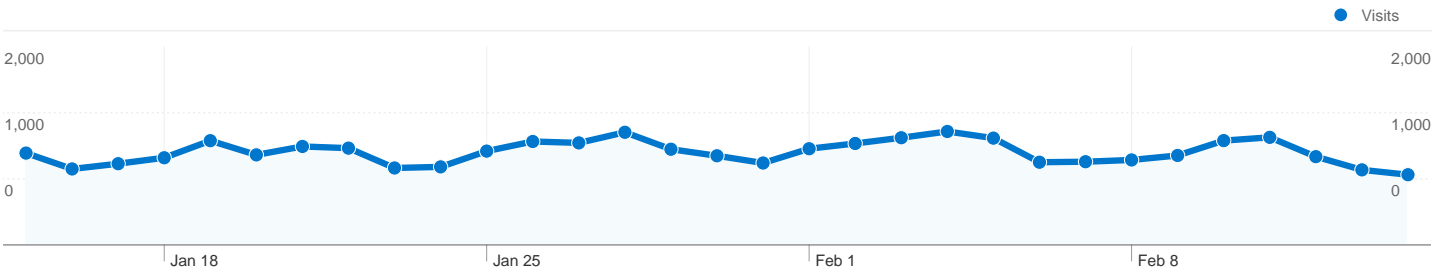

All traffic sources sent a total of 28,944 visits

- 12.78% Direct Traffic
- 47.19% Referring Sites
- 40.02% Search Engines

- **Referring Sites**
  13,658.00 (47.19%)
- **Search Engines**
  11,582.00 (40.02%)
- **Direct Traffic**
  3,699.00 (12.78%)
- **Other**
  5 (0.02%)

Top Traffic Sources

Sources	Visits	% visits	Keywords	Visits	% visits
google (organic)	10,048	34.72%	erect nipples	186	1.61%
(direct) ((none))	3,699	12.78%	teacher porn	112	0.97%
images.google.com (referral)	2,249	7.77%	most budapest	87	0.75%
caboodle.hu (referral)	1,339	4.63%	budapest bars	55	0.47%
images.google.hu (referral)	815	2.82%	best clubs in budapest	47	0.41%