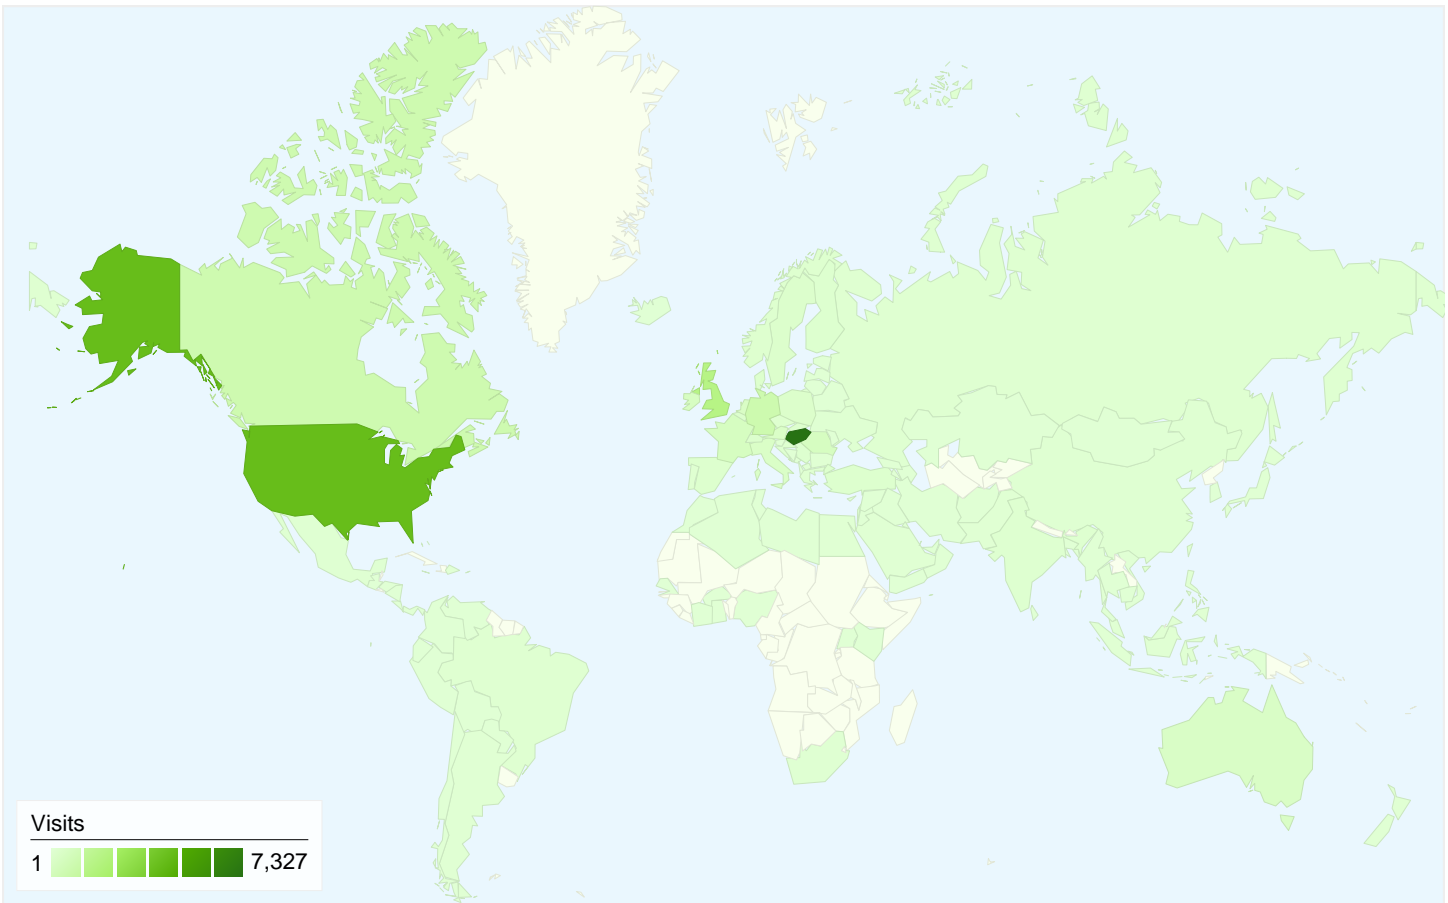

Visitors
16,104

Map Overlay

Traffic Sources Overview

- **Referring Sites**
8,972.00 (42.91%)
- **Search Engines**
7,547.00 (36.09%)
- **Direct Traffic**
4,388.00 (20.99%)
- **Other**
2 (0.01%)

Content Overview

All traffic sources sent a total of 20,909 visits

20.99% Direct Traffic

42.91% Referring Sites

36.09% Search Engines

- Referring Sites
8,972.00 (42.91%)
- Search Engines
7,547.00 (36.09%)
- Direct Traffic
4,388.00 (20.99%)
- Other
2 (0.01%)

Top Traffic Sources

Sources	Visits	% visits	Keywords	Visits	% visits
google (organic)	6,649	31.80%	shia labeouf	230	3.05%
(direct) ((none))	4,388	20.99%	400 budapest	98	1.30%
caboodle.hu (referral)	2,046	9.79%	budapest suicide	87	1.15%
google.com (referral)	752	3.60%	most budapest	68	0.90%
politics.hu (referral)	750	3.59%	euro 2012	56	0.74%

20,909 visits came from 129 countries/territories

Site Usage

Country/Territory	Visits	Pages/Visit	Avg. Time on Site	% New Visits	Bounce Rate
Visits 20,909 % of Site Total: 100.00%	Pages/Visit 1.69 Site Avg: 1.69 (0.00%)	Avg. Time on Site 00:01:29 Site Avg: 00:01:29 (0.00%)	% New Visits 69.74% Site Avg: 69.50% (0.34%)	Bounce Rate 73.56% Site Avg: 73.56% (0.00%)	
Hungary	7,327	1.90	00:01:47	53.58%	65.40%
United States	4,246	1.58	00:01:30	78.36%	77.74%
United Kingdom	1,721	1.87	00:01:43	72.98%	72.57%
Germany	812	1.62	00:01:18	76.48%	75.62%
Canada	786	1.64	00:01:22	69.47%	73.03%
France	422	1.71	00:02:19	82.46%	76.78%
Romania	421	1.26	00:00:44	91.45%	85.51%
Ireland	406	1.41	00:00:42	80.30%	85.96%
Netherlands	330	1.62	00:00:52	80.30%	72.73%