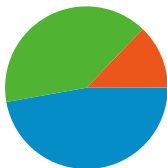

Traffic Sources Overview

- **Referring Sites**
  13,658.00 (47.19%)
- **Search Engines**
  11,582.00 (40.02%)
- **Direct Traffic**
  3,699.00 (12.78%)
- **Other**
  5 (0.02%)

Content Overview

Pages	Pageviews	% Pageviews
/20070710/budapests-best-	3,160	7.01%
/nightlife/	1,706	3.78%
/20100128/police-raid-the-only-	1,689	3.75%
/20081127/calendar-from-	692	1.54%
/20100121/when-it-comes-to-	618	1.37%