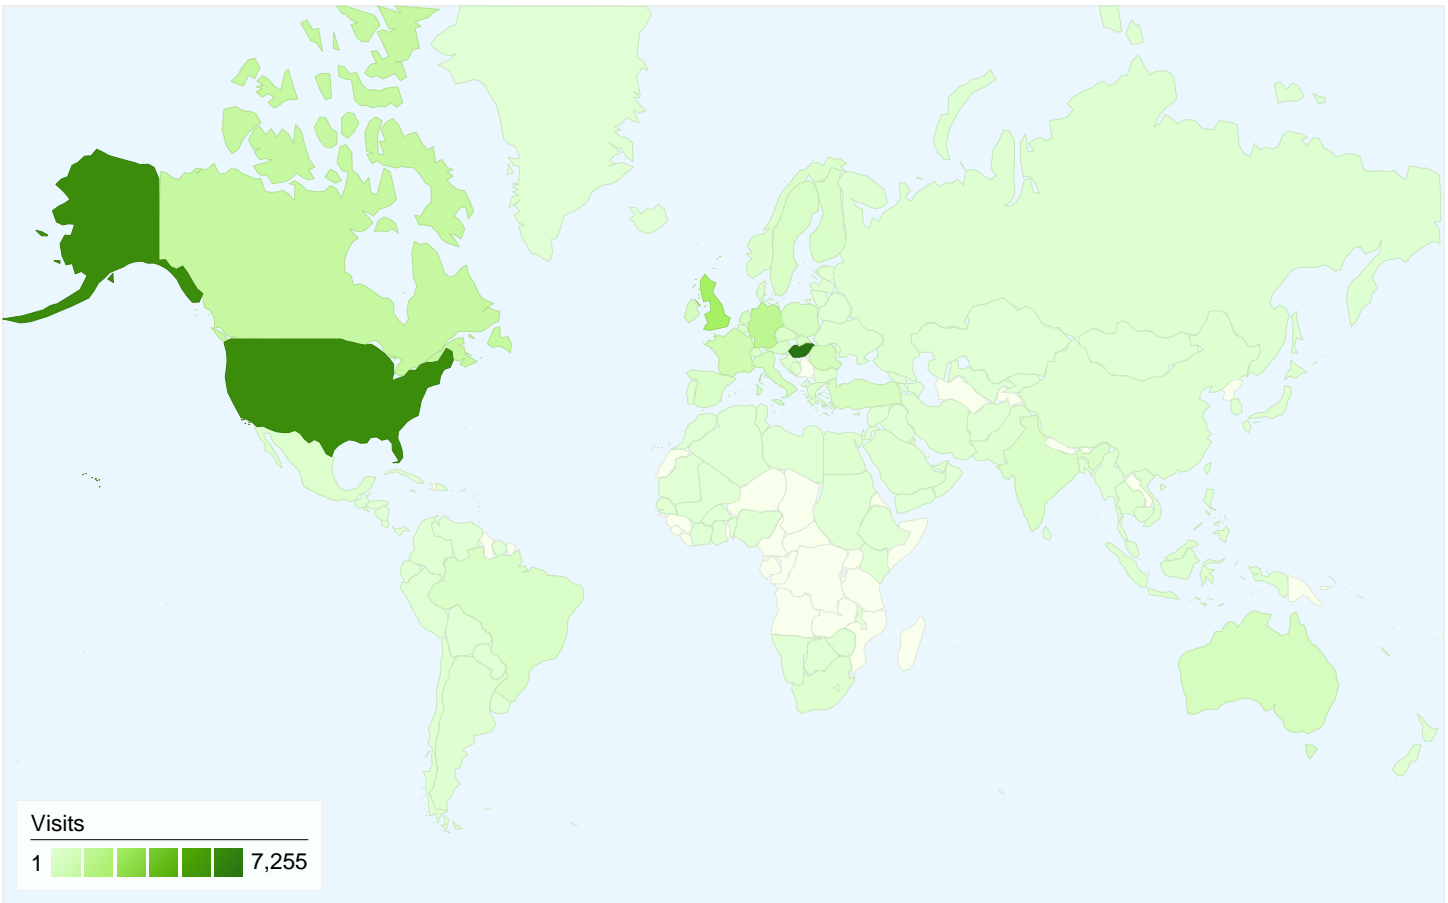

Visitors
25,111

Map Overlay

Traffic Sources Overview

- **Referring Sites**
13,658.00 (47.19%)
- **Search Engines**
11,582.00 (40.02%)
- **Direct Traffic**
3,699.00 (12.78%)
- **Other**
5 (0.02%)

Content Overview

25,111 people visited this site

28,944 Visits

25,111 Absolute Unique Visitors

45,081 Pageviews

1.56 Average Pageviews

00:01:07 Time on Site

77.97% Bounce Rate

81.16% New Visits

All traffic sources sent a total of 28,944 visits

-  12.78% Direct Traffic
-  47.19% Referring Sites
-  40.02% Search Engines

- **Referring Sites**
13,658.00 (47.19%)
- **Search Engines**
11,582.00 (40.02%)
- **Direct Traffic**
3,699.00 (12.78%)
- **Other**
5 (0.02%)

28,944 visits came from 156 countries/territories

Site Usage

Country/Territory	Visits	Pages/Visit	Avg. Time on Site	% New Visits	Bounce Rate
Visits 28,944 % of Site Total: 100.00%	Pages/Visit 1.56 Site Avg: 1.56 (0.00%)	Avg. Time on Site 00:01:07 Site Avg: 00:01:07 (0.00%)	% New Visits 81.30% Site Avg: 81.16% (0.17%)	Bounce Rate 77.97% Site Avg: 77.97% (0.00%)	
Hungary	7,255	1.81	00:01:39	63.06%	68.44%
United States	6,121	1.50	00:00:57	86.73%	81.83%
United Kingdom	2,418	1.82	00:01:32	80.85%	73.45%
Germany	1,426	1.39	00:00:52	85.34%	81.35%
Canada	1,119	1.50	00:01:02	84.54%	78.64%
France	717	1.44	00:01:01	88.84%	81.73%
Romania	528	1.30	00:00:32	93.18%	85.04%
Italy	516	1.40	00:00:40	95.16%	81.59%
Netherlands	458	1.67	00:01:18	84.28%	76.20%