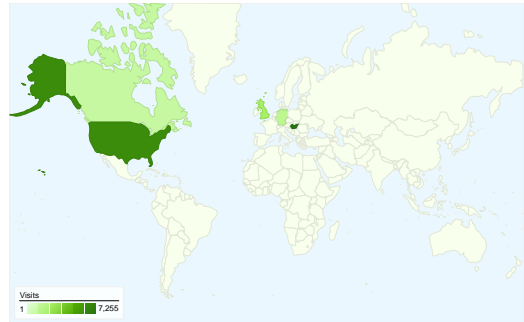

Site Usage

28,944 Visits

77.97% Bounce Rate

45,081 Pageviews

00:01:07 Avg. Time on Site

1.56 Pages/Visit

81.16% % New Visits

Visitors Overview

Visitors
25,111

Map Overlay

Traffic Sources Overview

- **Referring Sites**
13,658.00 (47.19%)
- **Search Engines**
11,582.00 (40.02%)
- **Direct Traffic**
3,699.00 (12.78%)
- **Other**
5 (0.02%)

Content Overview

All traffic sources sent a total of 28,944 visits

-  12.78% Direct Traffic
-  47.19% Referring Sites
-  40.02% Search Engines

- **Referring Sites**
13,658.00 (47.19%)
- **Search Engines**
11,582.00 (40.02%)
- **Direct Traffic**
3,699.00 (12.78%)
- **Other**
5 (0.02%)

28,944 visits came from 156 countries/territories

Site Usage

Country/Territory	Visits	Pages/Visit	Avg. Time on Site	% New Visits	Bounce Rate
Visits 28,944 % of Site Total: 100.00%	Pages/Visit 1.56 Site Avg: 1.56 (0.00%)	Avg. Time on Site 00:01:07 Site Avg: 00:01:07 (0.00%)	% New Visits 81.30% Site Avg: 81.16% (0.17%)	Bounce Rate 77.97% Site Avg: 77.97% (0.00%)	
Hungary	7,255	1.81	00:01:39	63.06%	68.44%
United States	6,121	1.50	00:00:57	86.73%	81.83%
United Kingdom	2,418	1.82	00:01:32	80.85%	73.45%
Germany	1,426	1.39	00:00:52	85.34%	81.35%
Canada	1,119	1.50	00:01:02	84.54%	78.64%
France	717	1.44	00:01:01	88.84%	81.73%
Romania	528	1.30	00:00:32	93.18%	85.04%
Italy	516	1.40	00:00:40	95.16%	81.59%
Netherlands	458	1.67	00:01:18	84.28%	76.20%