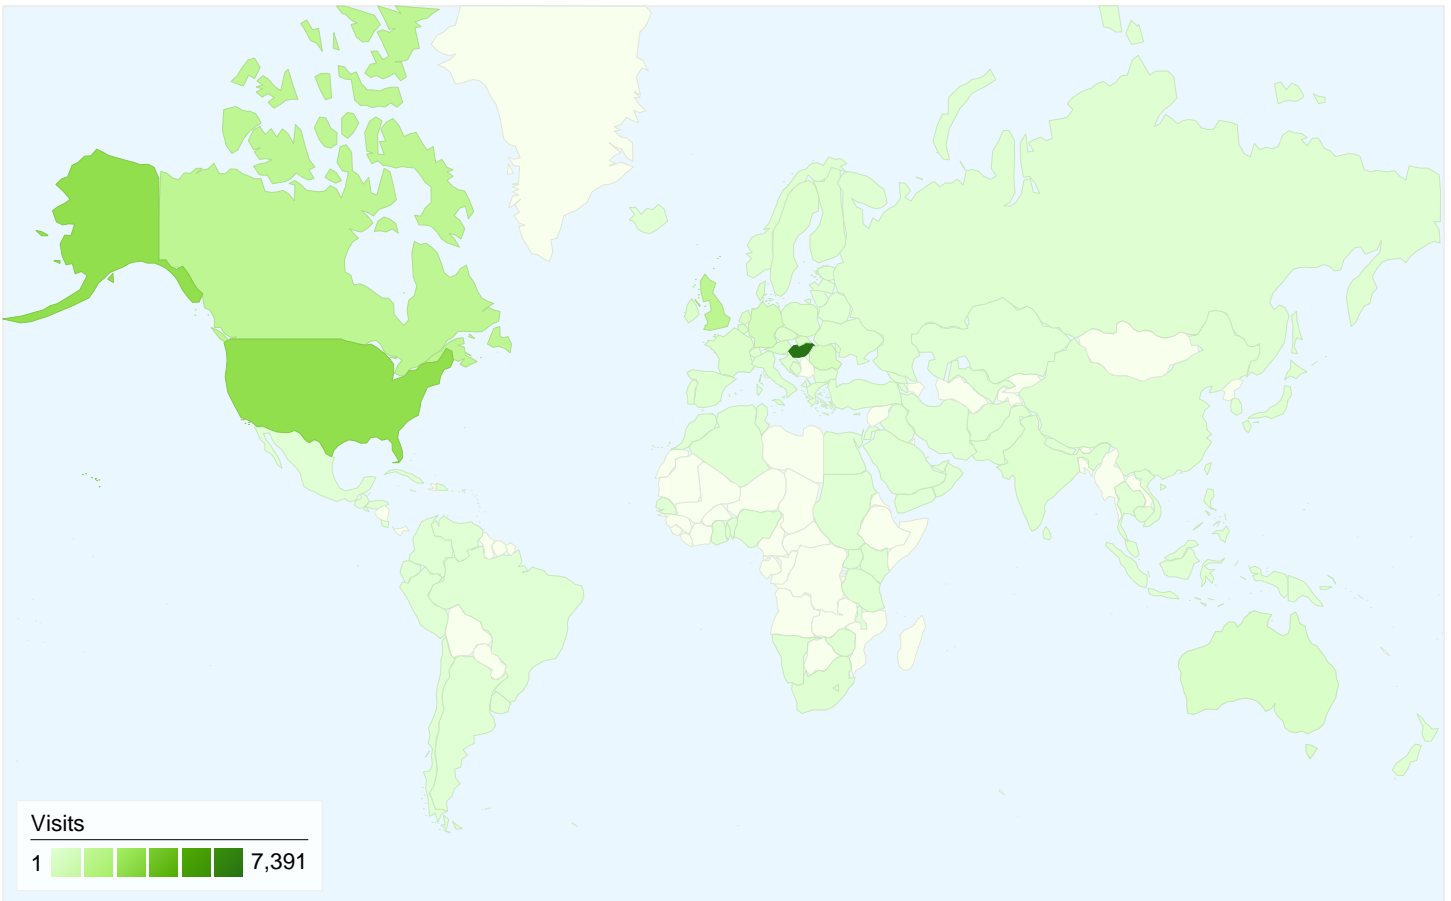

Visitors
9,919

Map Overlay

Traffic Sources Overview

- **Referring Sites**
8,699.00 (45.43%)
- **Search Engines**
6,118.00 (31.95%)
- **Direct Traffic**
4,329.00 (22.61%)
- **Other**
3 (0.02%)

Content Overview

9,919 people visited this site

19,149 Visits

9,919 Absolute Unique Visitors

51,327 Pageviews

2.68 Average Pageviews

00:04:46 Time on Site

55.05% Bounce Rate

43.72% New Visits

All traffic sources sent a total of 19,149 visits

22.61% Direct Traffic

45.43% Referring Sites

31.95% Search Engines

- **Referring Sites**
8,699.00 (45.43%)
- **Search Engines**
6,118.00 (31.95%)
- **Direct Traffic**
4,329.00 (22.61%)
- **Other**
3 (0.02%)

19,149 visits came from 123 countries/territories

Site Usage

Country/Territory	Visits	Pages/Visit	Avg. Time on Site	% New Visits	Bounce Rate
Visits 19,149 % of Site Total: 100.00%	Pages/Visit 2.68 Site Avg: 2.68 (0.00%)	Avg. Time on Site 00:04:46 Site Avg: 00:04:46 (0.00%)	% New Visits 43.82% Site Avg: 43.72% (0.25%)	Bounce Rate 55.05% Site Avg: 55.05% (0.00%)	
Hungary	7,391	3.01	00:05:41	31.90%	48.78%
United States	3,053	2.64	00:05:13	55.06%	60.14%
United Kingdom	1,475	2.28	00:03:56	54.51%	60.68%
Canada	1,415	3.17	00:06:03	27.14%	41.91%
Germany	537	2.81	00:06:37	52.51%	59.40%
Romania	395	2.26	00:02:55	53.92%	62.28%
Slovakia	344	2.65	00:03:33	53.49%	53.49%
Hong Kong	290	5.04	00:11:23	6.21%	27.59%
Australia	290	1.86	00:02:13	56.55%	65.52%