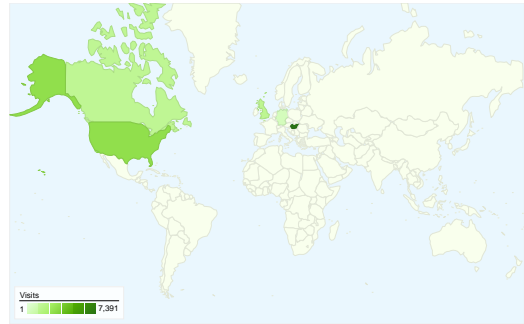

Site Usage

19,149 Visits

55.05% Bounce Rate

51,327 Pageviews

00:04:46 Avg. Time on Site

2.68 Pages/Visit

43.72% % New Visits

Visitors Overview

Visitors
9,919

Map Overlay

Traffic Sources Overview

- **Referring Sites**
8,699.00 (45.43%)
- **Search Engines**
6,118.00 (31.95%)
- **Direct Traffic**
4,329.00 (22.61%)
- **Other**
3 (0.02%)

Content Overview

All traffic sources sent a total of 19,149 visits

22.61% Direct Traffic

45.43% Referring Sites

31.95% Search Engines

- **Referring Sites**
8,699.00 (45.43%)
- **Search Engines**
6,118.00 (31.95%)
- **Direct Traffic**
4,329.00 (22.61%)
- **Other**
3 (0.02%)

19,149 visits came from 123 countries/territories

Site Usage

Country/Territory	Visits	Pages/Visit	Avg. Time on Site	% New Visits	Bounce Rate
Visits 19,149 % of Site Total: 100.00%	Pages/Visit 2.68 Site Avg: 2.68 (0.00%)	Avg. Time on Site 00:04:46 Site Avg: 00:04:46 (0.00%)	% New Visits 43.82% Site Avg: 43.72% (0.25%)	Bounce Rate 55.05% Site Avg: 55.05% (0.00%)	
Hungary	7,391	3.01	00:05:41	31.90%	48.78%
United States	3,053	2.64	00:05:13	55.06%	60.14%
United Kingdom	1,475	2.28	00:03:56	54.51%	60.68%
Canada	1,415	3.17	00:06:03	27.14%	41.91%
Germany	537	2.81	00:06:37	52.51%	59.40%
Romania	395	2.26	00:02:55	53.92%	62.28%
Slovakia	344	2.65	00:03:33	53.49%	53.49%
Hong Kong	290	5.04	00:11:23	6.21%	27.59%
Australia	290	1.86	00:02:13	56.55%	65.52%