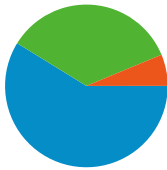

**Site Usage**

**22,825** Visits

**57.65%** Bounce Rate

**74,439** Pageviews

**00:02:46** Avg. Time on Site

**3.26** Pages/Visit

**78.98%** % New Visits

**Traffic Sources Overview**

## Top Traffic Sources

Sources	Visits	% visits	Keywords	Visits	% visits
google (organic)	12,110	53.06%	pierre woodman	447	3.33%
pesticide.hu (referral)	2,102	9.21%	hungarian sex	293	2.18%
sexside.hu (referral)	1,750	7.67%	viktoria metzker	261	1.94%
(direct) ((none))	1,427	6.25%	budapest girls	212	1.58%
images.google.com (referral)	1,345	5.89%	budapest massage	203	1.51%

### Site Usage

Visits	Pages/Visit	Avg. Time on Site	% New Visits	Bounce Rate	
<b>22,825</b> % of Site Total: 100.00%	<b>3.26</b> Site Avg: 3.26 (0.00%)	<b>00:02:46</b> Site Avg: 00:02:46 (0.00%)	<b>79.18%</b> Site Avg: 78.98% (0.25%)	<b>57.65%</b> Site Avg: 57.65% (0.00%)	
Country/Territory	Visits	Pages/Visit	Avg. Time on Site	% New Visits	Bounce Rate
Hungary	5,821	3.67	00:03:03	67.96%	53.68%
United States	3,808	2.20	00:02:35	86.76%	67.78%
United Kingdom	1,564	3.41	00:03:09	84.72%	56.39%
Germany	1,406	3.27	00:02:29	84.57%	55.41%
Italy	781	3.55	00:02:52	84.38%	52.88%
Romania	662	2.95	00:02:02	76.28%	53.93%
France	632	3.51	00:02:38	81.33%	56.96%
Canada	607	2.17	00:01:34	85.50%	65.90%
Turkey	599	3.60	00:03:17	82.14%	58.10%
Austria	494	4.87	00:04:01	68.62%	46.96%

Pages on this site were viewed a total of 74,439 times

74,439 Pageviews

53,682 Unique Views

57.65% Bounce Rate