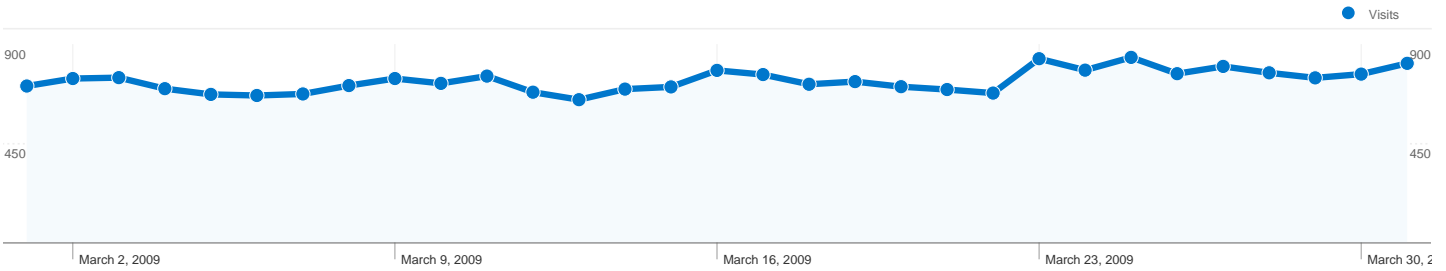

All traffic sources sent a total of 22,825 visits

- **6.25%** Direct Traffic
- **34.95%** Referring Sites
- **58.80%** Search Engines

- **Search Engines**
  13,420.00 (58.80%)
- **Referring Sites**
  7,977.00 (34.95%)
- **Direct Traffic**
  1,427.00 (6.25%)
- **Other**
  1 (> 0.00%)

Top Traffic Sources

Sources	Visits	% visits	Keywords	Visits	% visits
google (organic)	12,110	53.06%	pierre woodman	447	3.33%
pesticide.hu (referral)	2,102	9.21%	hungarian sex	293	2.18%
sexside.hu (referral)	1,750	7.67%	viktoria metzker	261	1.94%
(direct) ((none))	1,427	6.25%	budapest girls	212	1.58%
images.google.com (referral)	1,345	5.89%	budapest massage	203	1.51%