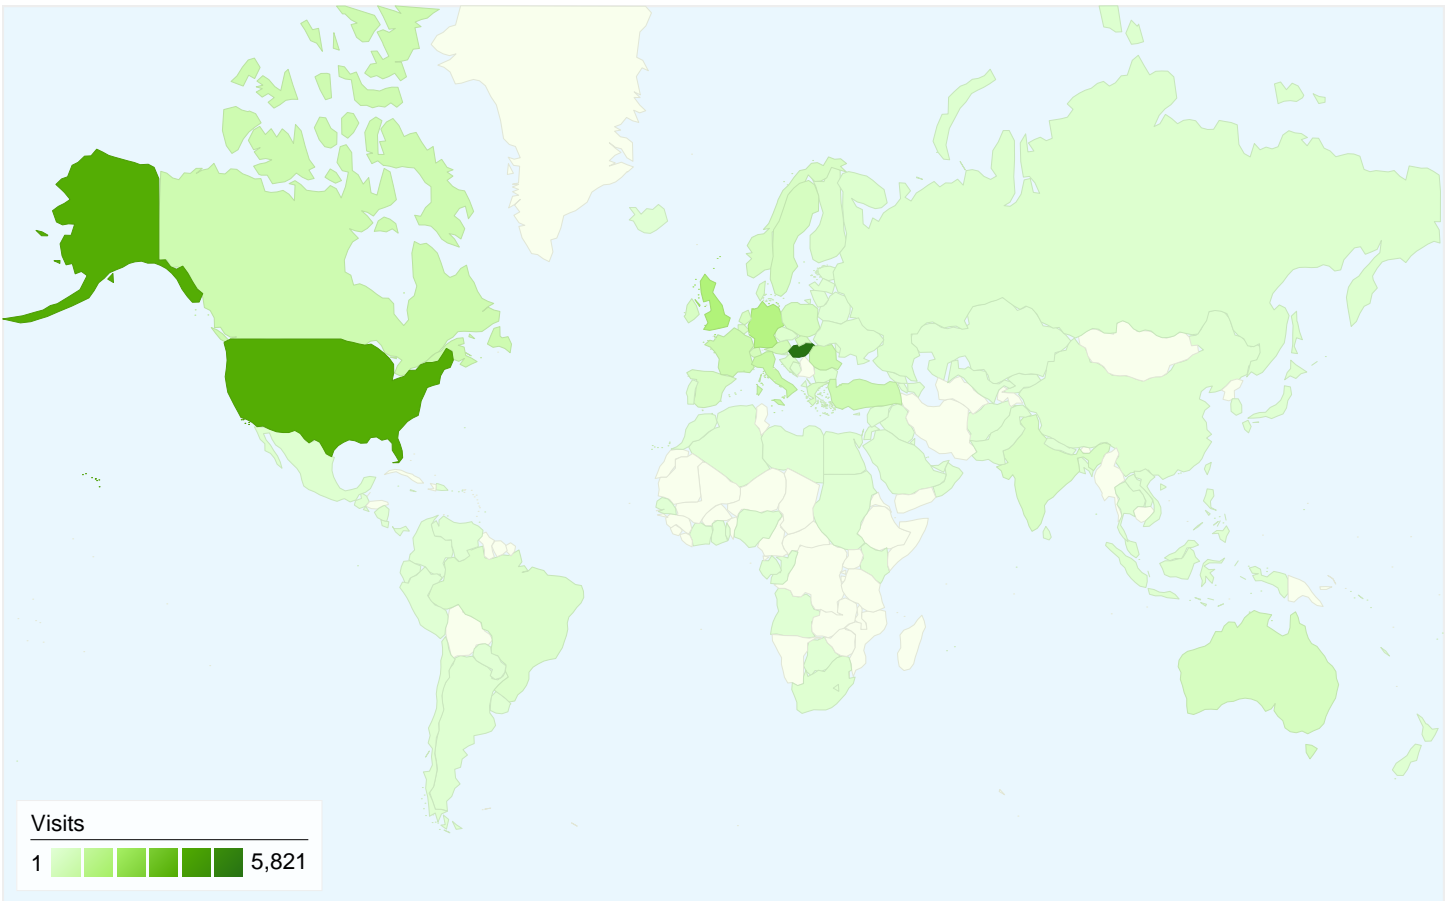

**All traffic sources sent a total of 22,825 visits**

-  **6.25%** Direct Traffic
-  **34.95%** Referring Sites
-  **58.80%** Search Engines

- **Search Engines**  
13,420.00 (58.80%)
- **Referring Sites**  
7,977.00 (34.95%)
- **Direct Traffic**  
1,427.00 (6.25%)
- **Other**  
1 (> 0.00%)

## Top Traffic Sources

Sources	Visits	% visits	Keywords	Visits	% visits
google (organic)	12,110	53.06%	pierre woodman	447	3.33%
pesticide.hu (referral)	2,102	9.21%	hungarian sex	293	2.18%
sexside.hu (referral)	1,750	7.67%	viktoria metzker	261	1.94%
(direct) ((none))	1,427	6.25%	budapest girls	212	1.58%
images.google.com (referral)	1,345	5.89%	budapest massage	203	1.51%

## 19,017 people visited this site

22,825 Visits

19,017 Absolute Unique Visitors

74,439 Pageviews

3.26 Average Pageviews

00:02:46 Time on Site

57.65% Bounce Rate

78.98% New Visits

## 22,825 visits came from 135 countries/territories