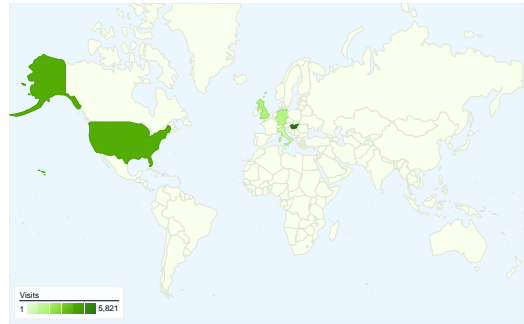

**Site Usage**

**22,825** Visits

**57.65%** Bounce Rate

**74,439** Pageviews

**00:02:46** Avg. Time on Site

**3.26** Pages/Visit

**78.98%** % New Visits

**Traffic Sources Overview**

- **Search Engines**  
13,420.00 (58.80%)
- **Referring Sites**  
7,977.00 (34.95%)
- **Direct Traffic**  
1,427.00 (6.25%)
- **Other**  
1 (> 0.00%)

**Map Overlay world**

**Visitors Overview**

**Visitors**  
**19,017**

## Top Traffic Sources

Sources	Visits	% visits	Keywords	Visits	% visits
google (organic)	12,110	53.06%	pierre woodman	447	3.33%
pesticide.hu (referral)	2,102	9.21%	hungarian sex	293	2.18%
sexside.hu (referral)	1,750	7.67%	viktoria metzker	261	1.94%
(direct) ((none))	1,427	6.25%	budapest girls	212	1.58%
images.google.com (referral)	1,345	5.89%	budapest massage	203	1.51%

## 22,825 visits came from 135 countries/territories