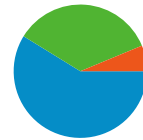

- **Search Engines**
  13,420.00 (58.80%)
- **Referring Sites**
  7,977.00 (34.95%)
- **Direct Traffic**
  1,427.00 (6.25%)
- **Other**
  1 (> 0.00%)

Top Traffic Sources

Sources	Visits	% visits	Keywords	Visits	% visits
google (organic)	12,110	53.06%	pierre woodman	447	3.33%
pesticide.hu (referral)	2,102	9.21%	hungarian sex	293	2.18%
sexside.hu (referral)	1,750	7.67%	viktoria metzker	261	1.94%
(direct) ((none))	1,427	6.25%	budapest girls	212	1.58%
images.google.com (referral)	1,345	5.89%	budapest massage	203	1.51%