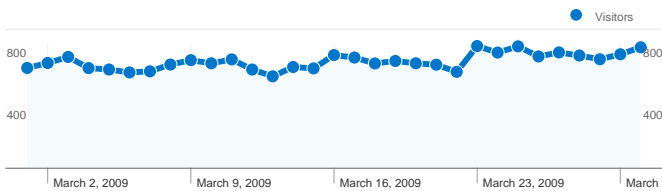

Visitors Overview

Visitors
19,017

Content Overview

Pages	Pageviews	% Pageviews
/	5,644	7.58%
/directories/category/escort_ser	3,032	4.07%
/the_ins_and_outs_of_prostituti	3,026	4.07%
/directories/category/erotic_ma	2,135	2.87%
/directories/category/swingers_	1,582	2.13%