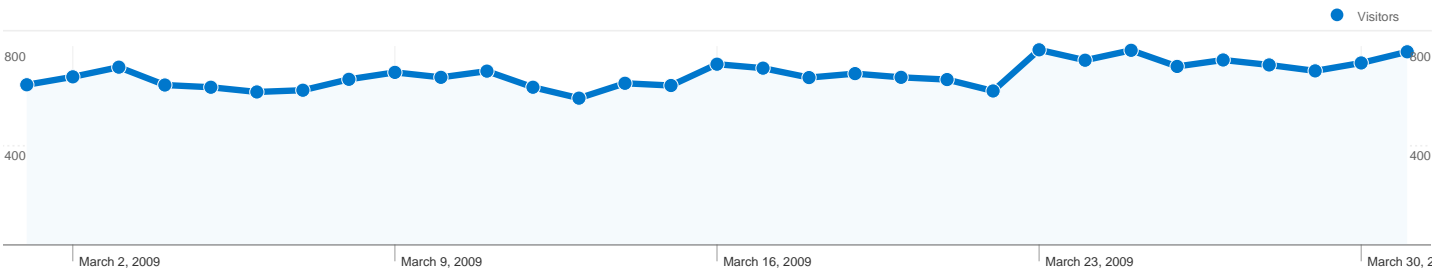

**All traffic sources sent a total of 22,825 visits**

-  **6.25%** Direct Traffic
-  **34.95%** Referring Sites
-  **58.80%** Search Engines

- **Search Engines**  
13,420.00 (58.80%)
- **Referring Sites**  
7,977.00 (34.95%)
- **Direct Traffic**  
1,427.00 (6.25%)
- **Other**  
1 (> 0.00%)

## Top Traffic Sources

Sources	Visits	% visits	Keywords	Visits	% visits
google (organic)	12,110	53.06%	pierre woodman	447	3.33%
pesticide.hu (referral)	2,102	9.21%	hungarian sex	293	2.18%
sexside.hu (referral)	1,750	7.67%	viktoria metzker	261	1.94%
(direct) ((none))	1,427	6.25%	budapest girls	212	1.58%
images.google.com (referral)	1,345	5.89%	budapest massage	203	1.51%

## 19,017 people visited this site

22,825 Visits

19,017 Absolute Unique Visitors

74,439 Pageviews

3.26 Average Pageviews

00:02:46 Time on Site

57.65% Bounce Rate

78.98% New Visits

Pages on this site were viewed a total of 74,439 times

74,439 Pageviews

53,682 Unique Views

57.65% Bounce Rate