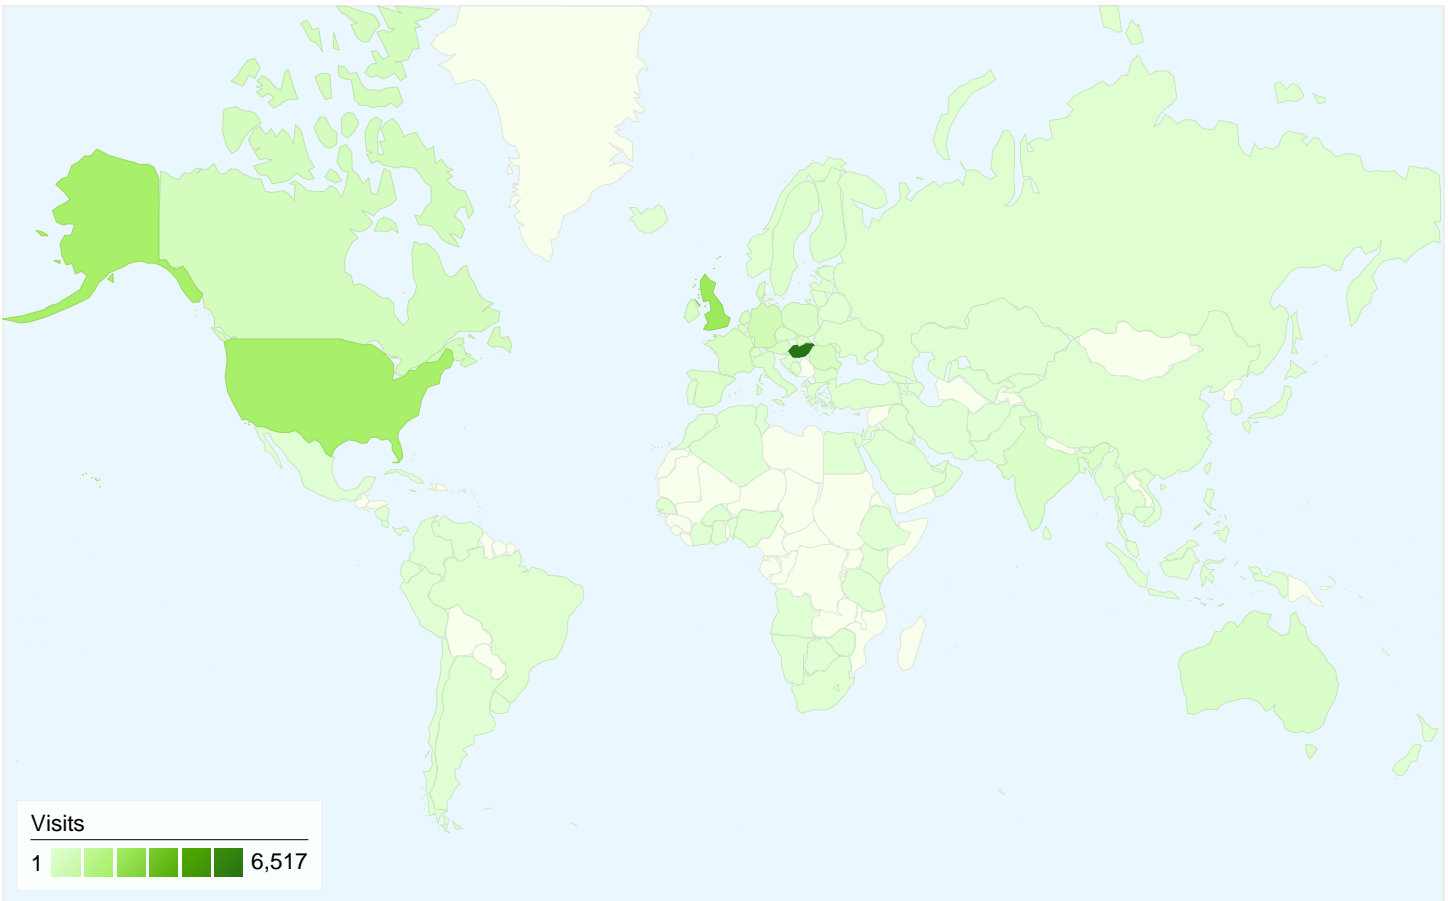

Visitors
11,362

Map Overlay

Traffic Sources Overview

- **Search Engines**
7,660.00 (43.45%)
- **Referring Sites**
6,215.00 (35.26%)
- **Direct Traffic**
3,749.00 (21.27%)
- **Other**
4 (0.02%)

Content Overview

All traffic sources sent a total of 17,628 visits

 21.27% Direct Traffic

 35.26% Referring Sites

 43.45% Search Engines

- Search Engines
7,660.00 (43.45%)
- Referring Sites
6,215.00 (35.26%)
- Direct Traffic
3,749.00 (21.27%)
- Other
4 (0.02%)

Top Traffic Sources

Sources	Visits	% visits	Keywords	Visits	% visits
google (organic)	7,216	40.93%	lon:gkp	385	5.03%
(direct) ((none))	3,749	21.27%	realdeal.hu	91	1.19%
caboodle.hu (referral)	2,394	13.58%	flybalaton	65	0.85%
pestiside.hu (referral)	758	4.30%	hungary	63	0.82%
allhungary.hu (referral)	527	2.99%	balaton airport	50	0.65%

17,628 visits came from 129 countries/territories

Site Usage

Country/Territory	Visits	Pages/Visit	Avg. Time on Site	% New Visits	Bounce Rate
Visits 17,628 % of Site Total: 100.00%	Pages/Visit 1.80 Site Avg: 1.80 (0.00%)	Avg. Time on Site 00:01:39 Site Avg: 00:01:39 (0.00%)	% New Visits 56.27% Site Avg: 56.17% (0.17%)	Bounce Rate 69.87% Site Avg: 69.87% (0.00%)	
Hungary	6,517	2.08	00:02:10	38.67%	60.44%
United Kingdom	2,369	1.70	00:01:26	65.72%	74.25%
United States	2,047	1.52	00:00:59	74.35%	79.34%
Germany	579	1.71	00:01:28	64.08%	70.29%
Canada	412	1.81	00:01:38	64.81%	73.54%
Netherlands	362	1.46	00:01:05	66.57%	76.80%
Denmark	340	1.68	00:02:29	9.12%	71.47%
Romania	328	1.36	00:00:41	80.79%	82.32%
Ireland	305	1.98	00:01:27	71.48%	69.84%