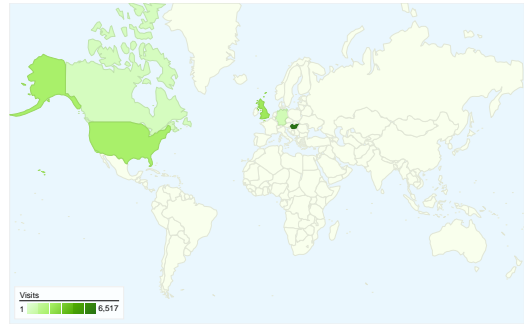

Visitors
11,362

Map Overlay

Traffic Sources Overview

- **Search Engines**
7,660.00 (43.45%)
- **Referring Sites**
6,215.00 (35.26%)
- **Direct Traffic**
3,749.00 (21.27%)
- **Other**
4 (0.02%)

Content Overview

All traffic sources sent a total of 17,628 visits

 21.27% Direct Traffic

 35.26% Referring Sites

 43.45% Search Engines

- Search Engines
7,660.00 (43.45%)
- Referring Sites
6,215.00 (35.26%)
- Direct Traffic
3,749.00 (21.27%)
- Other
4 (0.02%)

Top Traffic Sources

Sources	Visits	% visits	Keywords	Visits	% visits
google (organic)	7,216	40.93%	lon:gkp	385	5.03%
(direct) ((none))	3,749	21.27%	realdeal.hu	91	1.19%
caboodle.hu (referral)	2,394	13.58%	flybalaton	65	0.85%
pestiside.hu (referral)	758	4.30%	hungary	63	0.82%
allhungary.hu (referral)	527	2.99%	balaton airport	50	0.65%

17,628 visits came from 129 countries/territories

Site Usage

Country/Territory	Visits	Pages/Visit	Avg. Time on Site	% New Visits	Bounce Rate
Visits 17,628 % of Site Total: 100.00%	Pages/Visit 1.80 Site Avg: 1.80 (0.00%)	Avg. Time on Site 00:01:39 Site Avg: 00:01:39 (0.00%)	% New Visits 56.27% Site Avg: 56.17% (0.17%)	Bounce Rate 69.87% Site Avg: 69.87% (0.00%)	
Hungary	6,517	2.08	00:02:10	38.67%	60.44%
United Kingdom	2,369	1.70	00:01:26	65.72%	74.25%
United States	2,047	1.52	00:00:59	74.35%	79.34%
Germany	579	1.71	00:01:28	64.08%	70.29%
Canada	412	1.81	00:01:38	64.81%	73.54%
Netherlands	362	1.46	00:01:05	66.57%	76.80%
Denmark	340	1.68	00:02:29	9.12%	71.47%
Romania	328	1.36	00:00:41	80.79%	82.32%
Ireland	305	1.98	00:01:27	71.48%	69.84%